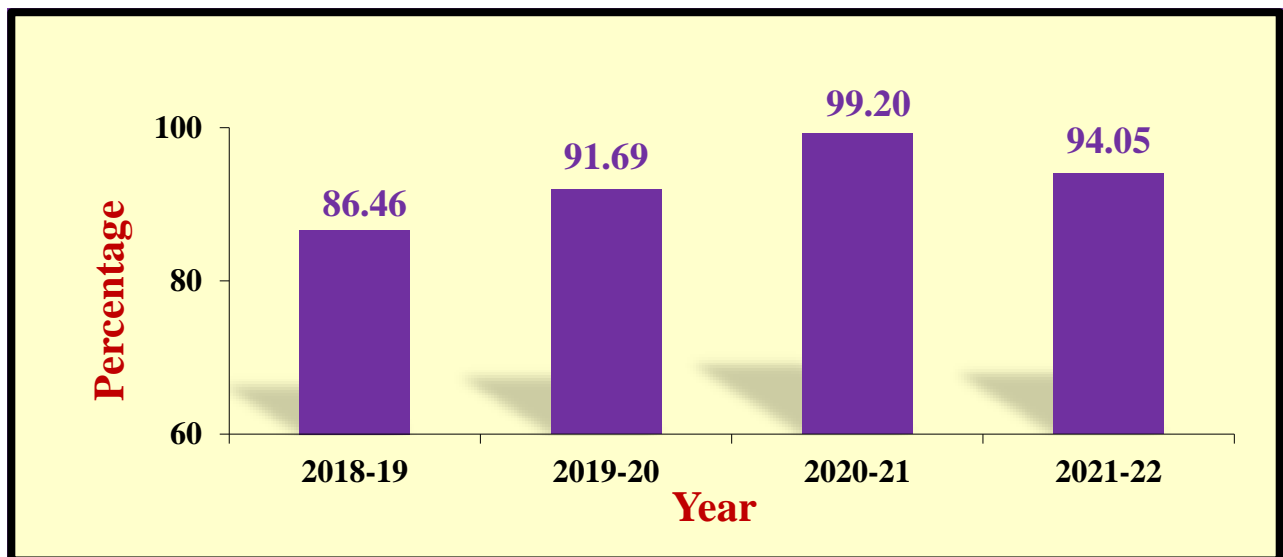

Society for Computer Technology and Research's  
**Pune Institute of Computer Technology, Pune-43**  
Department of First Year Engineering (FE)

### **SPPU RESULTS**

FE	Distinction (%)	First Class (%)	Higher Second Class (%)	Pass Class (%)	All Clear (%)
May 2022	90.95	03.10	--	--	94.05
May 2021	98.33	0.75	0.12	--	99.20
May 2020	81.17	9.35	1.17	--	91.69
May 2019	79.63	6.55	0.28	--	86.46

### **ALL CLEAR PERCENTAGE**